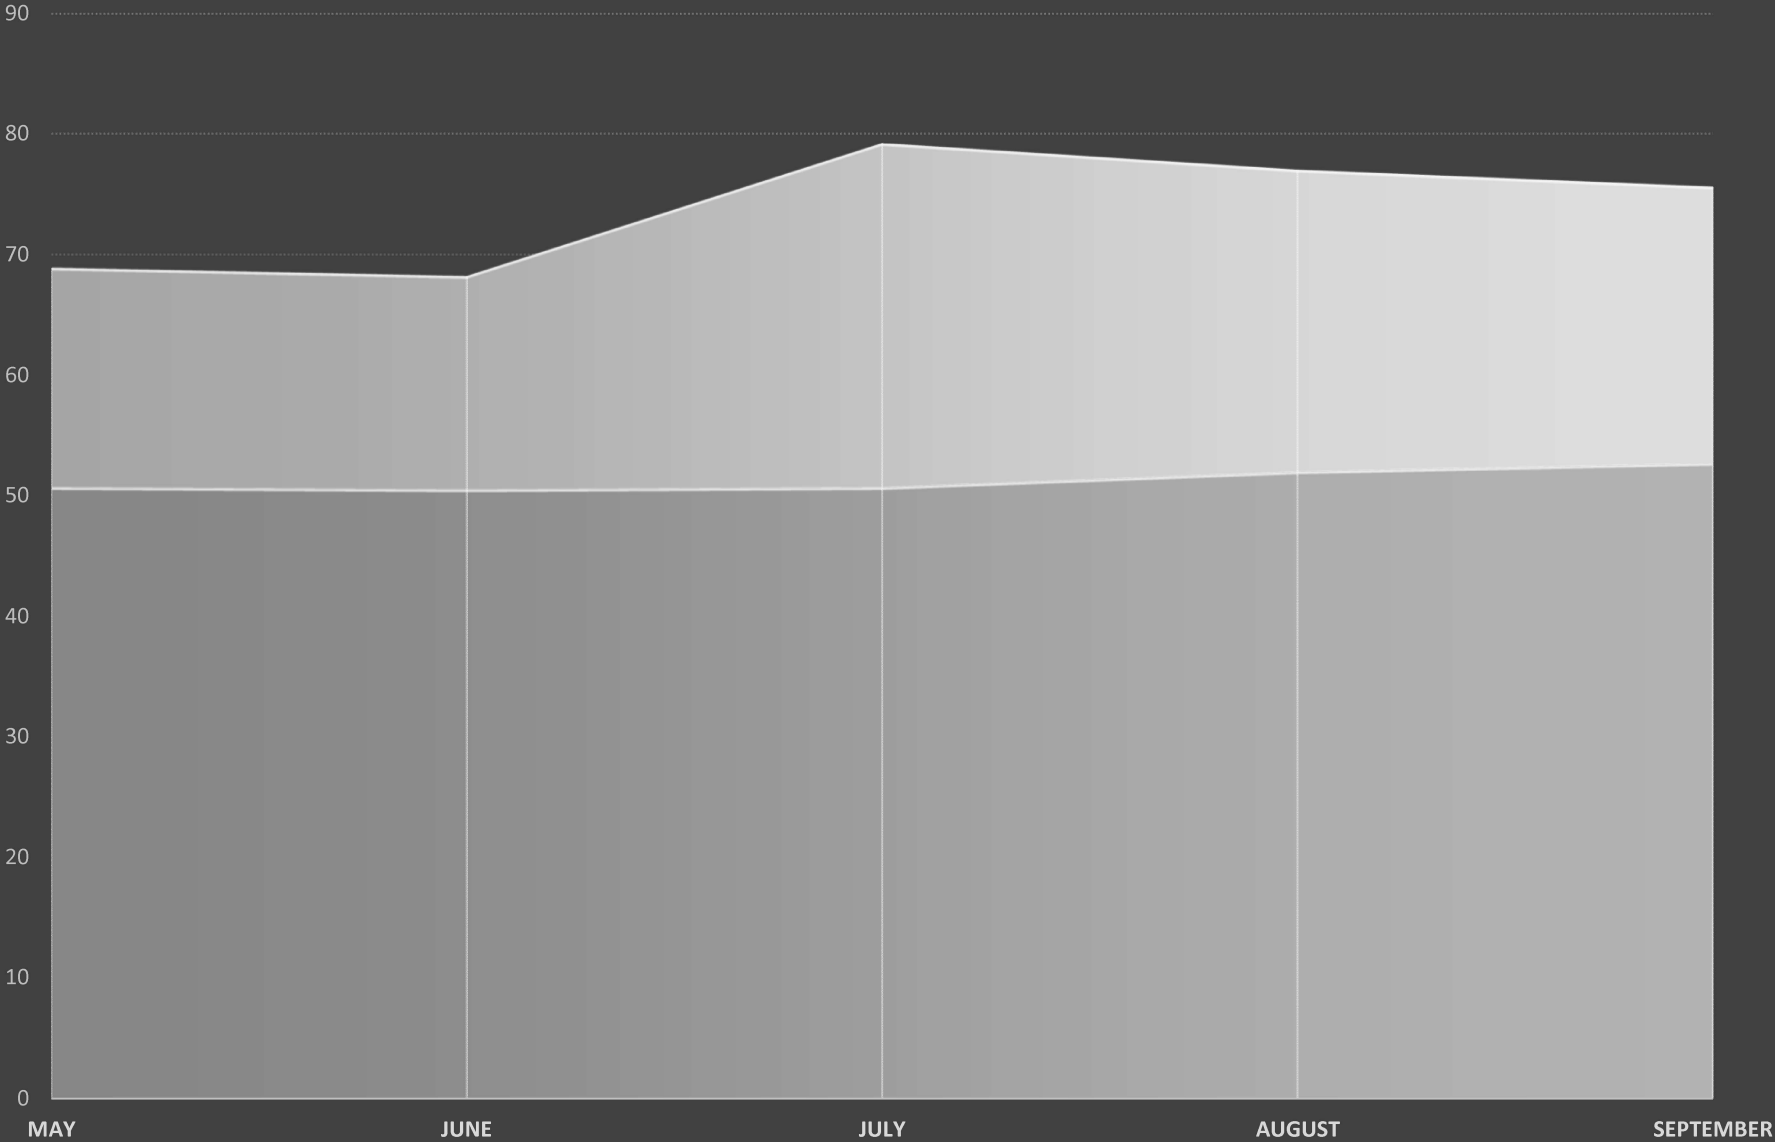

2022 Water Temp

■ Surface Temp Deg F ■ Bottom Temp Deg F

2022 Dissolved Oxygen

■ Dissolved O2 at Surface PPM ■ Dissolved O2 at Bottom PPM

2022 Water Temperature

■ Surface Temp Deg F ■ Bottom Temp Deg F

2022 Avg. Water Clarity in ft.