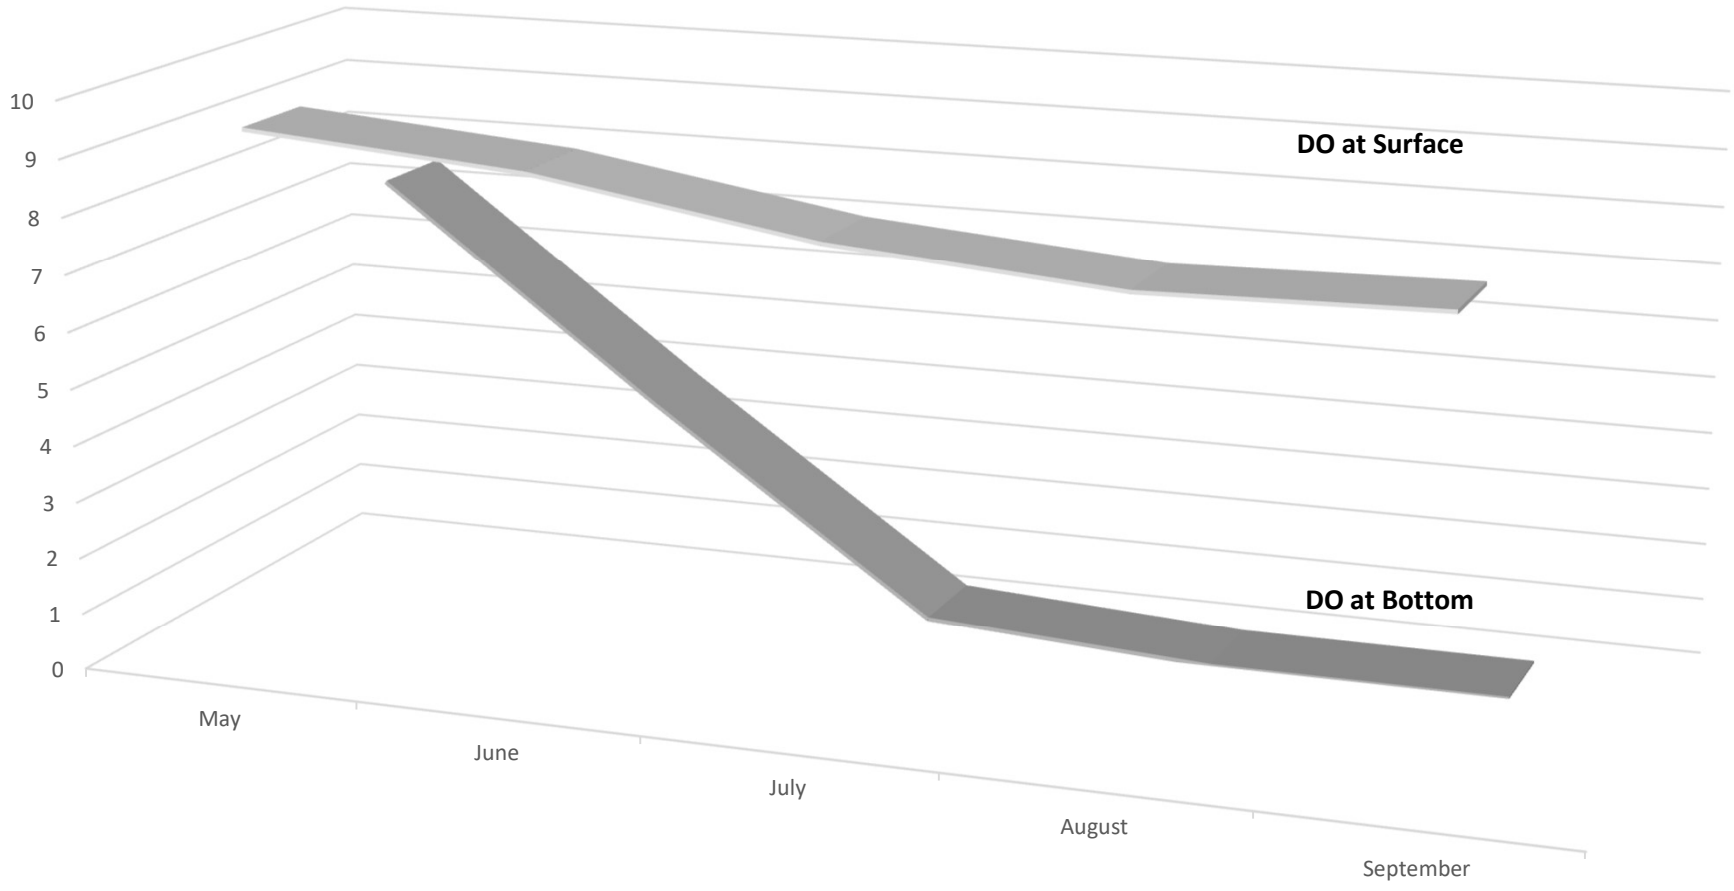

2022 Water Temp

■ Surface Temp Deg F ■ Bottom Temp Deg F

2022 Dissolved Oxygen

■ Dissolved O2 at Surface PPM ■ Dissolved O2 at Bottom PPM

2022 Water Temperature

■ Surface Temp Deg F ■ Bottom Temp Deg F

2022 Avg. Water Clarity in ft.