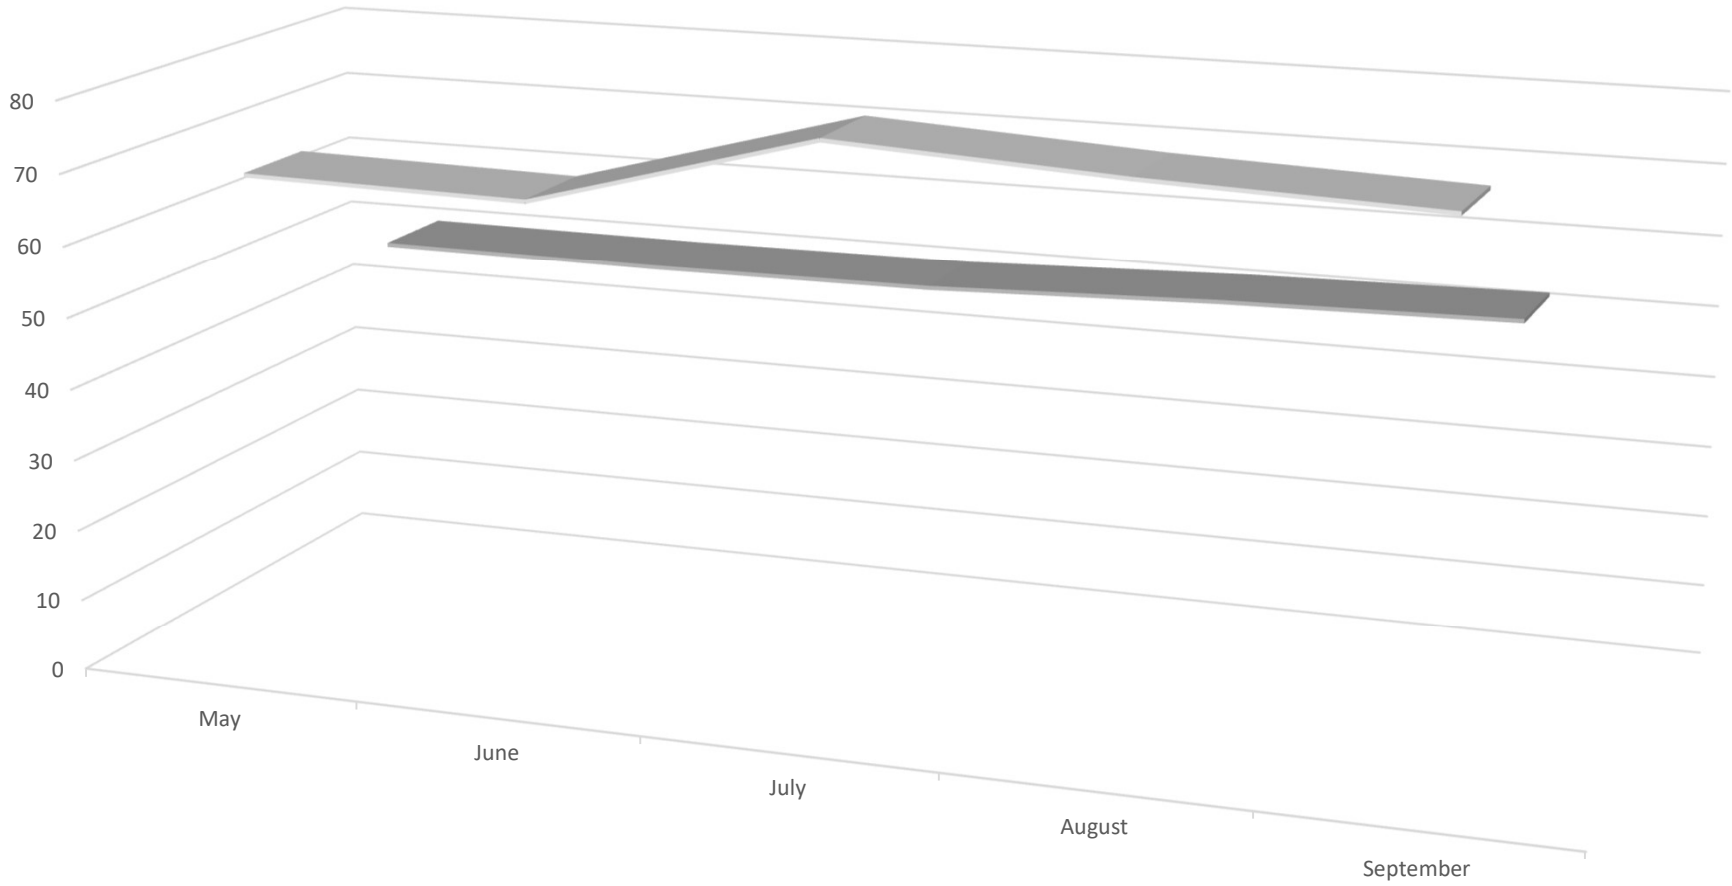

2022 Water Temp

■ Surface Temp Deg F ■ Bottom Temp Deg F

2022 Dissolved Oxygen

■ Dissolved O2 at Surface PPM ■ Dissolved O2 at Bottom PPM

2022 Water Temperature

■ Surface Temp Deg F ■ Bottom Temp Deg F

2022 Avg. Water Clarity in ft.